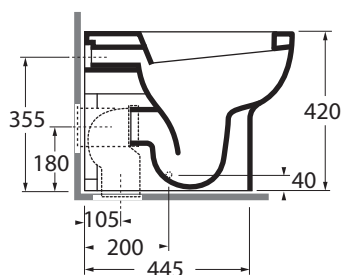

NUVCTP000000

sanitari terra 55/floor mounted sanitary wares

codice
code

Vaso Nuvola con scarico a parete trasformabile a pavimento
Nuvola Wall/Floor trap Wc

bianco lucido/ shiny white

NUVCTP000000BI

cotone/ cotton

NUVCTP000000CT

CM 55x35x42

plt italy pz. 12 - plt export pcs. 20

kg 27

KIT WATER SAVING

scala/ scale 1:20 dimensioni/dimensions in mm

Complements:

Codice
code

Codice
code

Sedile termoindurente frizionato per vaso 55 cm a sgancio rapido
Thermosetting soft close cover-seat for cm 55 wc with quick release.

bianco lucido/ shiny white
cotone/ cotton

NUV 1818/F
NUV 1818 M/F

NUV 1800

Curva tecnica per vaso e vaso monoblocco
Technical bend for floor standing and close coupled wc

CVT

| | | | | | |
|---|----------------------------------|---------------------------|--|-------------------------|--|
| TECHNICAL SHEET n°: 01 | DESIGNER: ANGELETTI RUZZA | CODE: NUVCTP000000 | Azzurra sanitari in ceramica S.p.a. via Civita Castellana snc 01030 Castel S.Elia (VT) - ITALY Tel.+39.0761 518155 Fax.+39.0761 514560 | | |
| SHEET FORMAT: A4 | ISO | REVISION: 01 | SCALE: 1:20 | DATE: 03/07/2018 | |
| REGULATIONS: CE EN 997/ EN33 / Dop-997 * | | | | | |
| All the measurements respect the tolerances provided by the "AZZURRA QUALITY GUIDELINES". | | | | | |