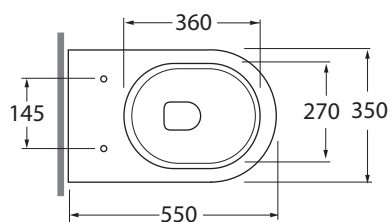

NUVCTP000000

sanitari terra 55/floor mounted sanitary wares

codice
code

Vaso Nuvola con scarico a parete trasformabile a pavimento
Nuvola Wall/Floor trap Wc

bianco lucido/ shiny white

NUVCTP000000BI

cotone/ cotton

NUVCTP000000CT

CM 55x35x42

plt italy pz. 12 - plt export pcs. 20

kg 27

KIT WATER SAVING

scala/ scale 1:20 dimensioni/dimensions in mm

Complements:

Codice
code

Codice
code

Sedile termoindurente frizionato per vaso 55 cm a sgancio rapido
Thermosetting soft close cover-seat for cm 55 wc with quick release.

bianco lucido/ shiny white
cotone/ cotton

NUV 1818/F
NUV 1818 M/F

NUV 1800

Curva tecnica per vaso e vaso monoblocco
Technical bend for floor standing and close coupled wc

CVT

| | | | | | |
|---|----------------------------------|---------------------------|--|-------------------------|--|
| TECHNICAL SHEET n°: 01 | DESIGNER: ANGELETTI RUZZA | CODE: NUVCTP000000 | Azzurra sanitari in ceramica S.p.a. via Civita Castellana snc 01030 Castel S.Elia (VT) - ITALY Tel.+39.0761 518155 Fax.+39.0761 514560 | | |
| SHEET FORMAT: A4 | ISO | REVISION: 01 | SCALE: 1:20 | DATE: 03/07/2018 | |
| REGULATIONS: CE EN 997/ EN33 / Dop-997 * | | | | | |
| All the measurements respect the tolerances provided by the "AZZURRA QUALITY GUIDELINES". | | | | | |