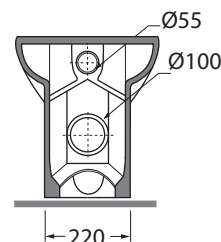

NUVCTP000000CT

CM 55x35x42

plt italy pz. 12 - plt export pcs. 20

kg 27

KIT WATER SAVING

scala/ scale 1:20 dimensioni/dimensions in mm

Complements:

Codice
code

Codice
code

Sedile termoindurente frizionato per vaso 55 cm a sgancio rapido
Thermosetting soft close cover-seat for cm 55 wc with quick release.

bianco lucido/ shiny white
cotone/ cotton

NUV 1818/F
NUV 1818 M/F

NUV 1800

Curva tecnica per vaso e vaso monoblocco
Technical bend for floor standing and close coupled wc

CVT

| | | | | | |
|---|----------------------------------|---------------------------|--|-------------------------|--|
| TECHNICAL SHEET n°: 01 | DESIGNER: ANGELETTI RUZZA | CODE: NUVCTP000000 | Azzurra sanitari in ceramica S.p.a. via Civita Castellana snc 01030 Castel S.Elia (VT) - ITALY Tel.+39.0761 518155 Fax.+39.0761 514560 | | |
| SHEET FORMAT: A4 | ISO | REVISION: 01 | SCALE: 1:20 | DATE: 03/07/2018 | |
| REGULATIONS: CE EN 997/ EN33 / Dop-997 * | | | | | |
| All the measurements respect the tolerances provided by the "AZZURRA QUALITY GUIDELINES". | | | | | |